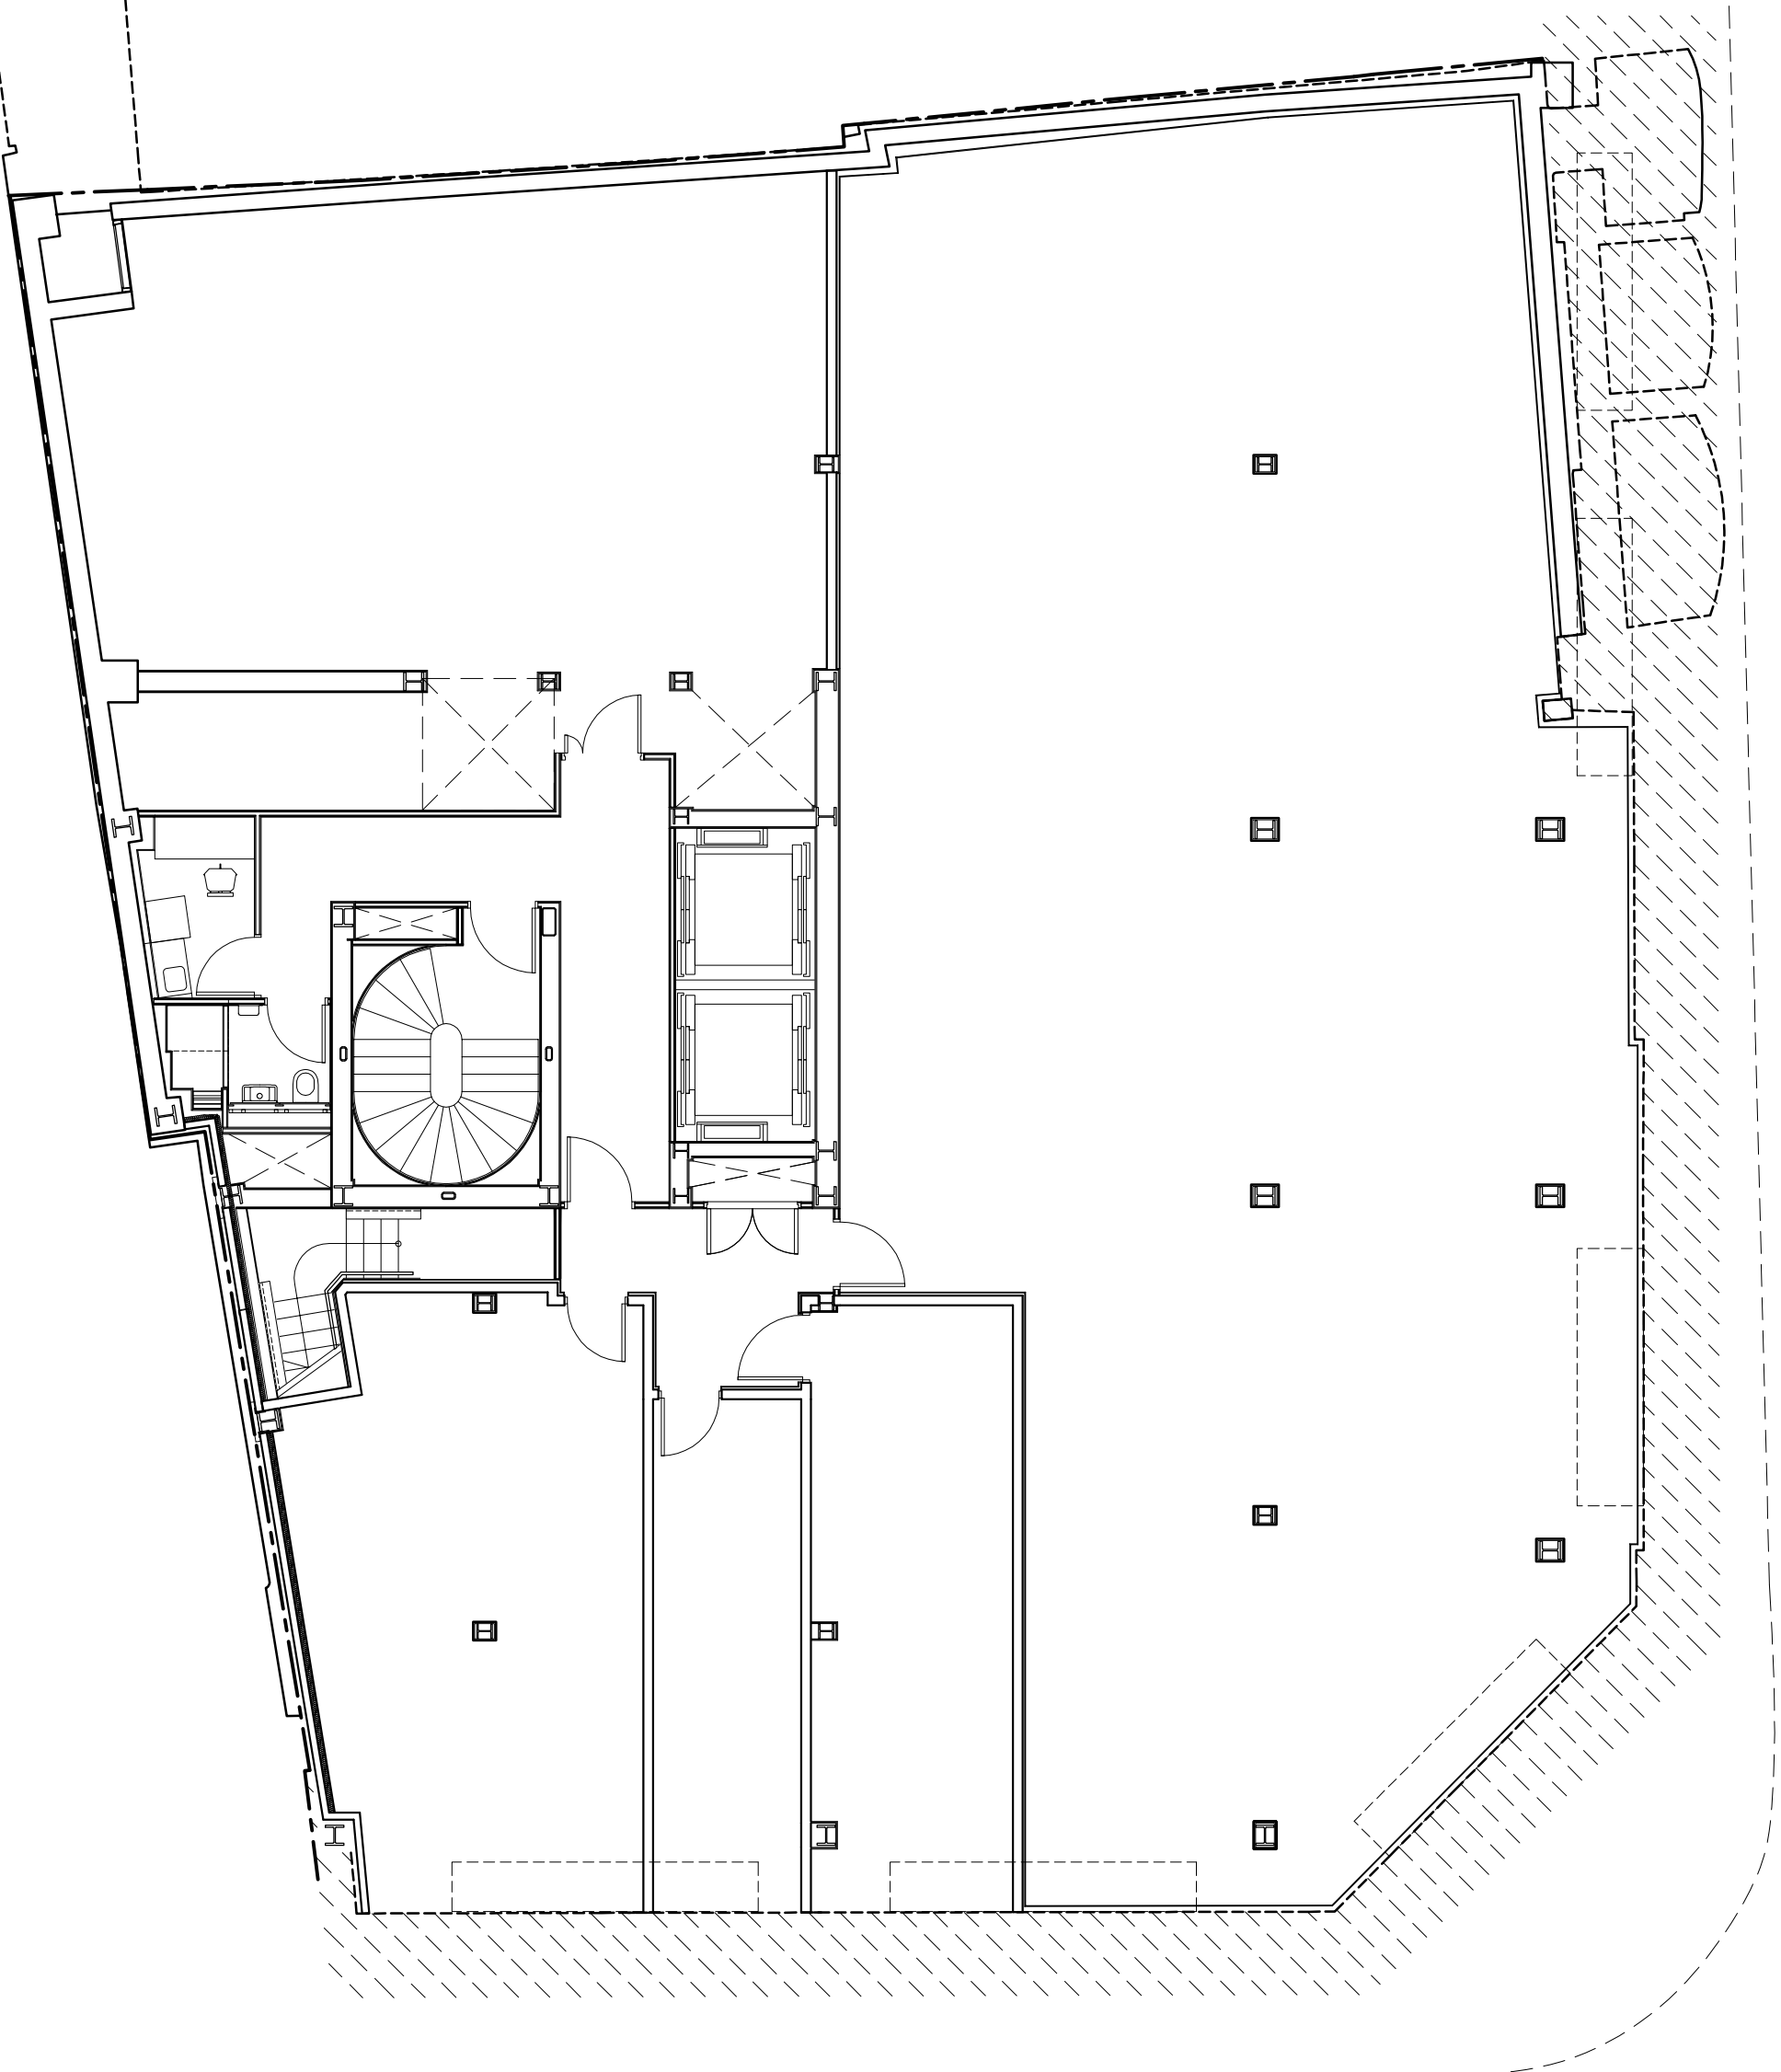

50 St Mary Axe

Basement Floor Layout

black

 Bankside House
107-112 Leadenhall Street
London EC3A 4AH
T +44 (0) 20 7891 2515
F +44 (0) 20 7891 2516
W www.black-architecture.com